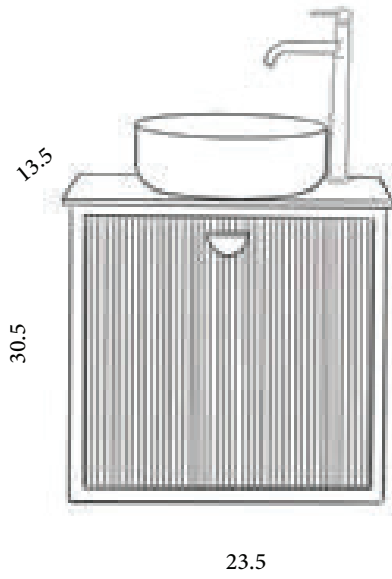

# albero

Size	23.5/8.5 in
------	----------------

23.5

# albero / cammille

albero

minnie

single

Size	23.5/13.5 in
------	--------------

single

single