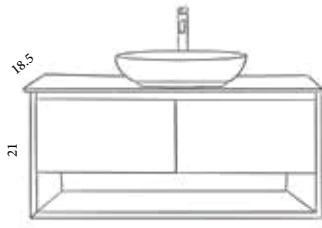

arena

43-71