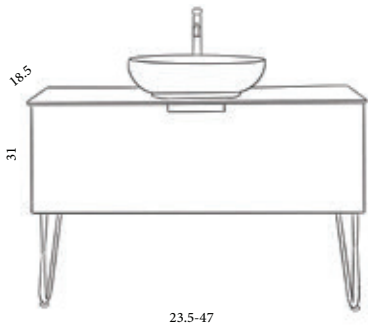

korin

Size	23.5 in	29.5/31.5 in	35.5/39 in

the price without corian

korin