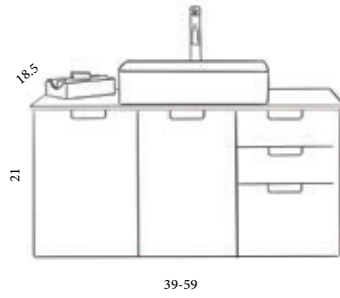

# apollo

<b>Size</b>	31.5	39	47
	in	in	in

# apollo

apollo

23.5-47

<b>Size</b>	23.5	31.5	39	47	59
	in	in	in	in	in

gordonia

Size	31.5 in	39 in	47 in
------	------------	----------	----------

# valerie

<b>Size</b>	31.5 in	39 in	47 in
-------------	------------	----------	----------