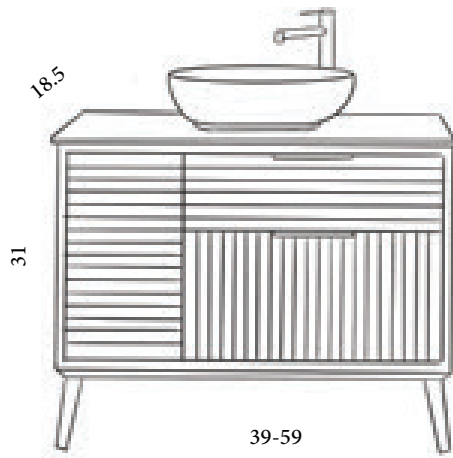

# apollo

apollo

23.5-47

<b>Size</b>	23.5	31.5	39	47	59
	in	in	in	in	in

gordonia

Size	31.5 in	39 in	47 in
------	------------	----------	----------

# valerie

<b>Size</b>	31.5 in	39 in	47 in
-------------	------------	----------	----------

# chloe

<b>Size</b>	31.5 in	39 in	47 in
-------------	------------	----------	----------